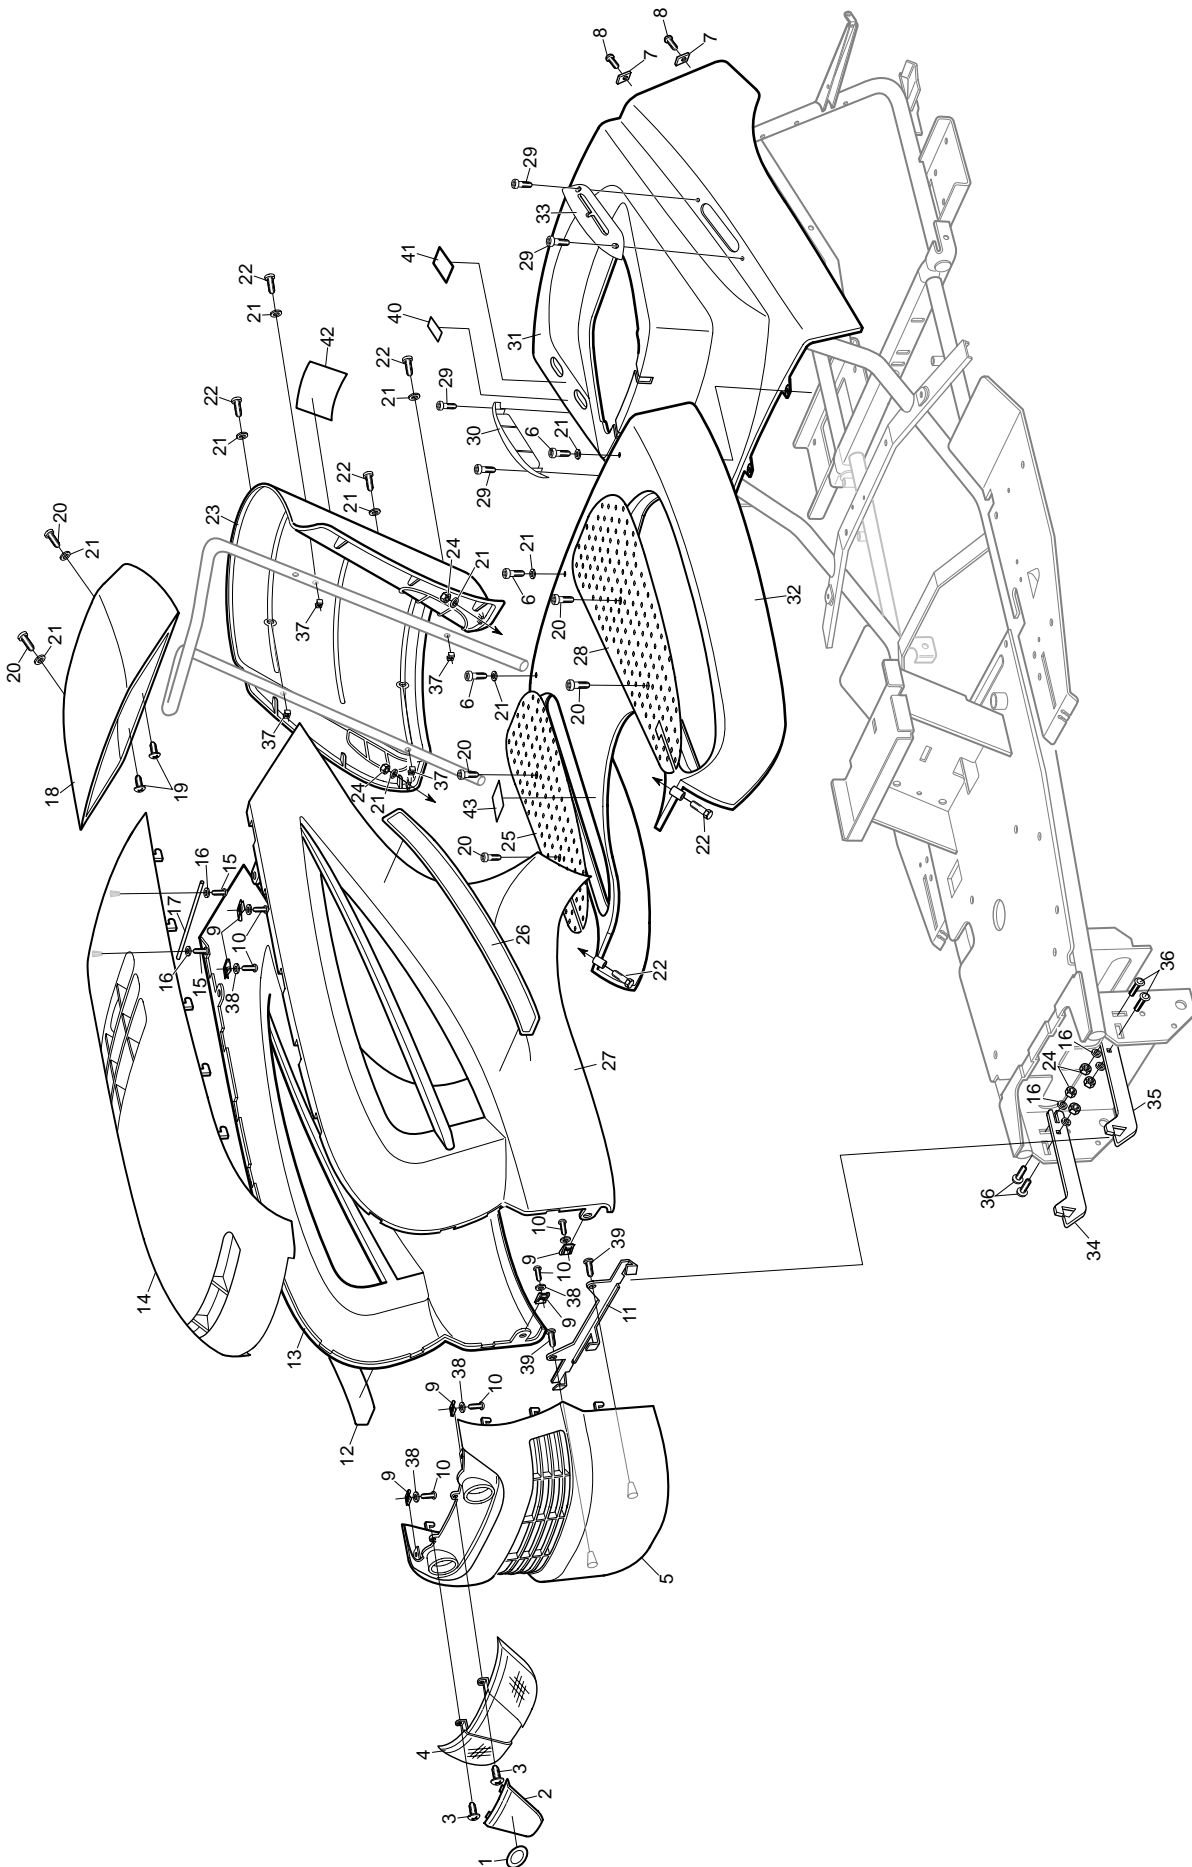

1CRS8207A

ITEM NO.	DESCRIPTION.	PART NO.	QTY.	ITEM NOTE.
1	Decal Grass Blade	410064	1	
2	Panel	AL52157813	1	
3	Screw	AL521679	2	
4	Lens Assembly	AL521720	1	
5	Grille	AL52157413	1	
6	Screw	AL514317	3	
7	Nut	AL514331	7	
8	Screw	AL704350	7	
9	Receptacle fastener	AL521676	6	
10	Screw	AL702572	6	
11	Strut	AL521460	1	
12	Decal RH	149007	1	
13	Panel RH	AL52157513	1	
14	Hood Assembly	AL52157213	1	
15	Screw	AL510177	2	
16	Washer	AL700148	6	
17	Rod	AL514419	1	
18	Cover	AL521084	1	
19	Screw	AL518482	2	
20	Screw	AL514316	6	
21	Washer	AL703005	11	
22	Screw	AL704325	6	
23	Cover	AL51400213	1	
24	Nut	AL700276	6	
25	Mat RH	AL51416101	1	
26	Decal LH	149006	1	
27	Panel LH	AL52157613	1	
28	Mat LH	AL51496401	1	
29	Screw	AL514544	4	
30	Cover RH	AL521085	1	
31	Deck seat	AL52142513	1	
32	Deck	AL51400413	1	
33	Cover LH	AL521164	1	
34	RH Front Bracket	AL521461	1	
35	LH Front Bracket	AL521462	1	
36	Bolt	AL700799	4	
37	Nut	AL321126	4	
38	Washer	AL700147	6	
39	Screw	AL348947	2	
40	Plug	AL51499901	1	
41	Plug	AL52113801	1	
42	Decal - Caution	AL526506	1	
43	Decal Parking Brake	AL	1